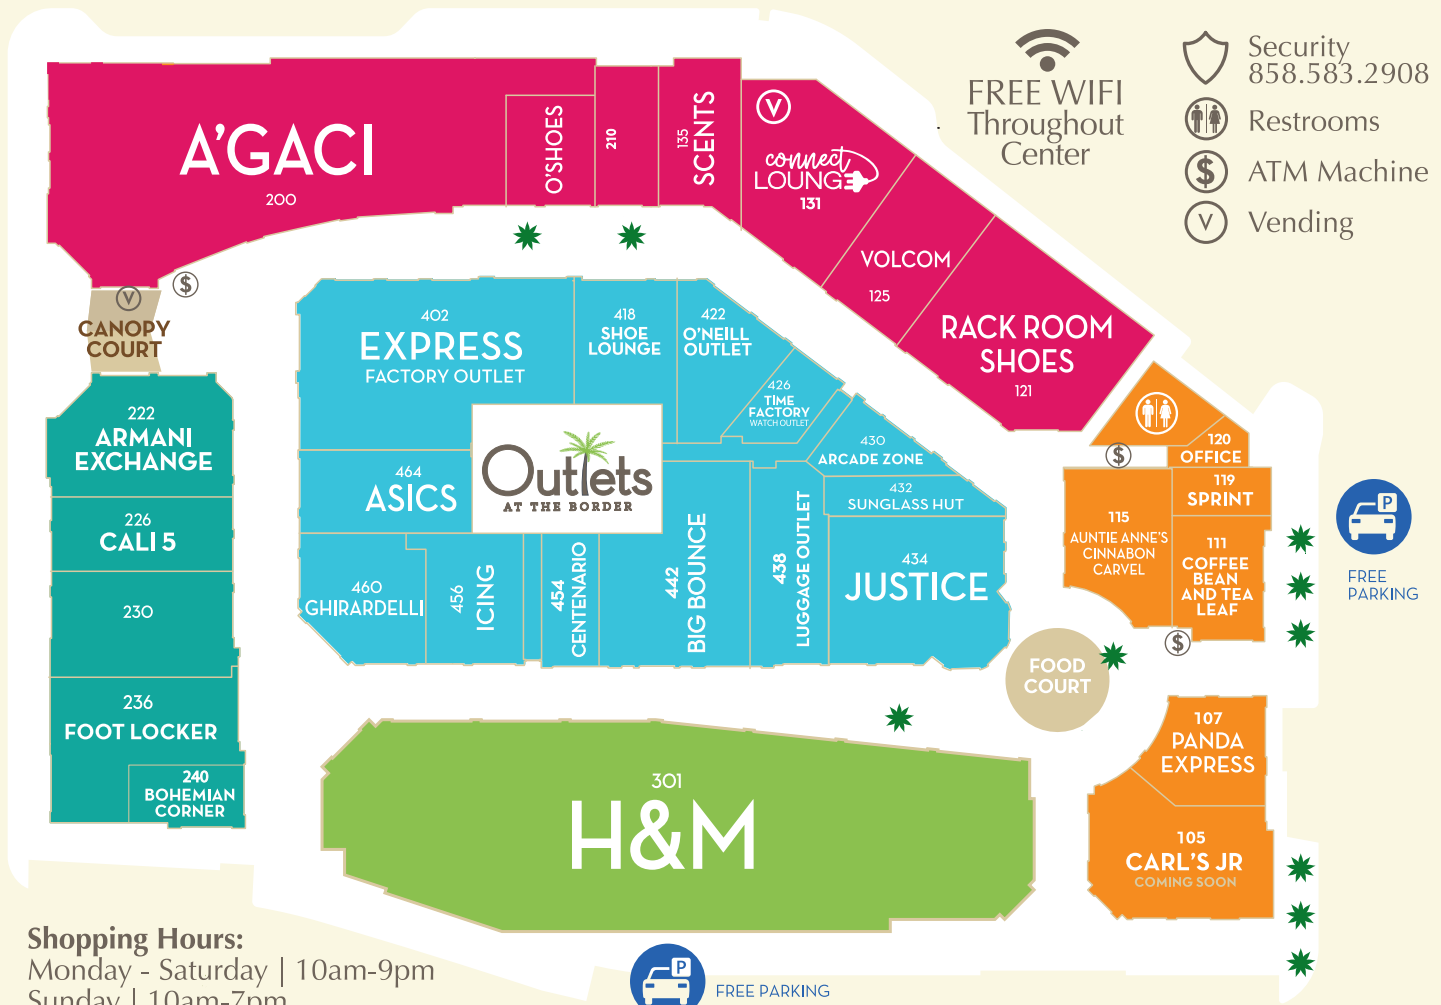

# Outlets

AT THE BORDER

fill your closet

**Shopping Hours:**  
 Monday - Saturday | 10am-9pm  
 Sunday | 10am-7pm

## Apparel & Accessories

200 ● A'GACI	619.651.1982
222 ● Armani Exchange	619.934.4249
240 ● Bohemian Corner	619.505.9635
226 ● Cali 5	
402 ● Express Factory Outlet	619.600.4288
310 ● H&M	619.210.1645
456 ● Icing	619.397.1246
434 ● Justice	619.746.6573
422 ● O'Neill Outlet	657.859.3702
442 ● Spotlight	619.934.4919
125 ● Volcom	619.271.7392

## Specialty

430 ● Arcade Zone	619.651.8018
442 ● Big Bounce	619.397.1828
454 ● Centenario Jewelry & Coin Shop	Coming Soon
438 ● Luggage Outlet	619.934.7687
135 ● Scents	619.428.6000
119 ● Sprint	619.629.0990
432 ● Sunglass Hut	619.621.5186
426 ● Time Factory Watch Outlet	619.271.8396

## Shoes & Sports

426 ● Asics	619.600.4288
236 ● Foot Locker	619.781.8530
200 ● O'shoes by A'GACI	619.651.1982
121 ● Rack Room Shoes	619.651.8499
418 ● Shoe Lounge	619.796.7846